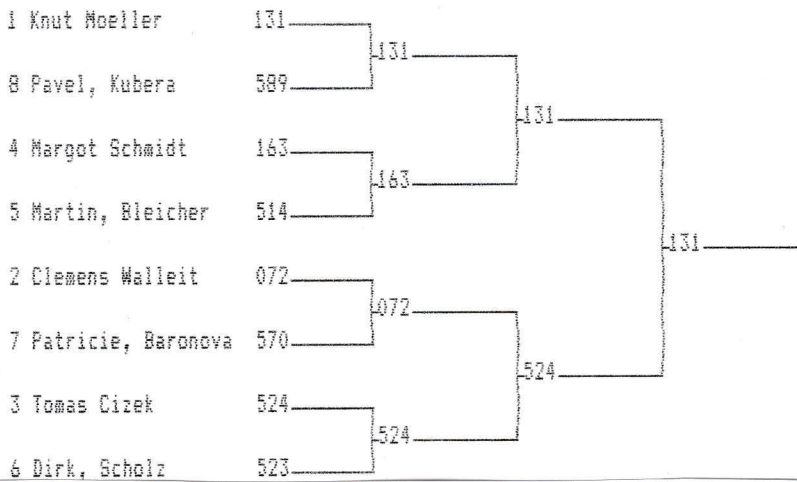

7. Grand National Dragrace
Bechyně Airfield
MSTO & Predators

Super Street Bikes # - QUALIFYING ORDER AFTER ROUND 3

RANK	VEHICLE #	CLASS	DRIVER	HOMETOWN	DIAL-IN	ET	SPEED
1	131	SSB	Knut Moeller		0.00	8.274	269.64
2	072	SSB	Clemens Walleit		0.00	8.400	270.20
3	524	SSB	Tomas Cizek		0.00	8.948	252.25
4	163	SSB	Margot Schmidt		0.00	9.120	250.55
5	514	SSB	Martin, Bleicher	Heidenau D	0.00	9.121	244.52
6	523	SSB	Dirk, Scholz	Reichenau D	0.00	9.579	237.46
7	570	SSB	Patricie, Baronova	Celakovice CZ	0.00	9.711	243.19
8	589	SSB	Pavel, Kubera		0.00	10.949	217.34

Super Street Bikes # - PRO LADDER

Ku
5/6/2016

Super Street Bikes # - ALL RESULTS

#	CLASS	QFY	DRIVER	HOMETOWN	ENGINE	BODY	DIAL	REACT	ET	SPEED	DFLQB
..... ROUND 1											
W- 131	SSB	1	Knut Moeller			Hyabusa	0.00	0.568	8.247	268.30	
L- 589	SSB	8	Pavel, Kubera	CZ			0.00	0.398	11.049	218.31	
W- 163	SSB	4	Margot Schmidt				0.00	0.381	8.901	254.32	
L- 514	SSB	5	Martin, Bleicher	Heidenau D	Susuki	GSXR 1000	0.00	0.229	9.187	242.31	
W- 072	SSB	2	Clemens Walleit				0.00	0.233	8.321	269.05	
L- 570	SSB	7	Patricie, Baronova	Celakovice CZ			0.00	0.420	9.709	214.18	
W- 524	SSB	3	Tomas Cizek				0.00	0.256	8.931	258.27	
L- 523	SSB	6	Dirk, Scholz	Reichenau D		GSXR 1000	0.00	0.225	10.191	225.47	
..... ROUND 2											
W- 131	SSB	1	Knut Moeller			Hyabusa	0.00	0.501	8.236	269.97	
L- 163	SSB	4	Margot Schmidt				0.00	0.040	9.593	246.33	
W- 524	SSB	3	Tomas Cizek				0.00	0.120	8.889	260.02	
L- 072	SSB	2	Clemens Walleit				0.00	0.155	9.693	256.34	
..... FINALS											
W- 131	SSB	1	Knut Moeller			Hyabusa	0.00	0.458	8.712	255.56	
L- 524	SSB	3	Tomas Cizek				0.00	-0.046	9.161	255.43	F