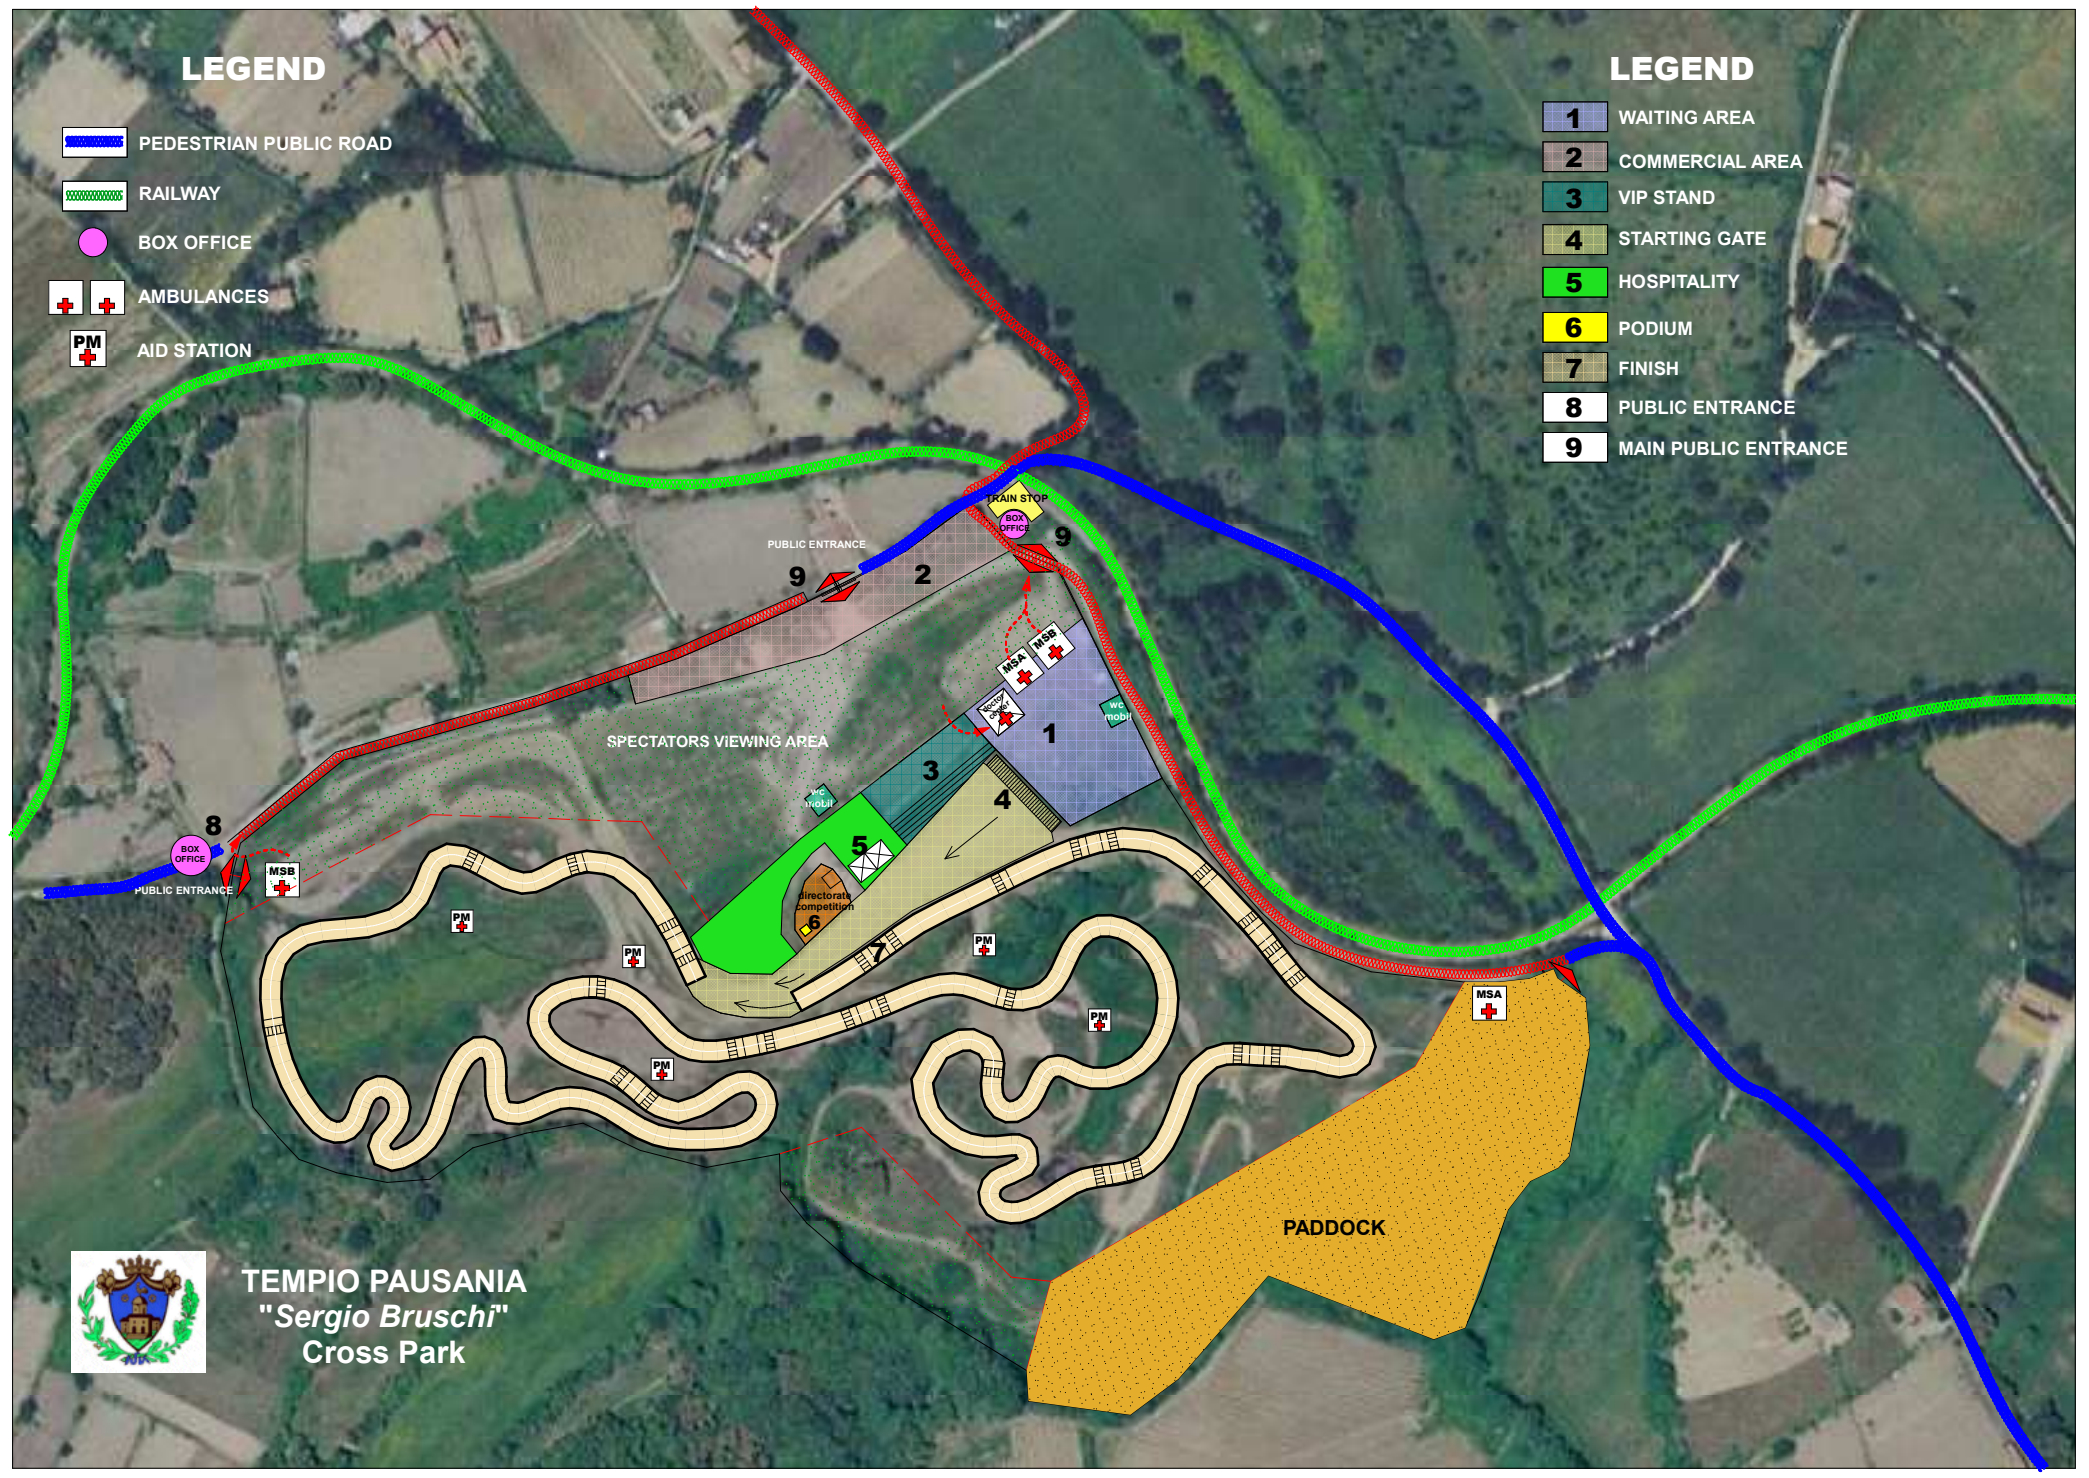

LEGEND

- PEDESTRIAN PUBLIC ROAD
- RAILWAY
- BOX OFFICE
- AMBULANCES
- AID STATION

LEGEND

- 1 WAITING AREA
- 2 COMMERCIAL AREA
- 3 VIP STAND
- 4 STARTING GATE
- 5 HOSPITALITY
- 6 PODIUM
- 7 FINISH
- 8 PUBLIC ENTRANCE
- 9 MAIN PUBLIC ENTRANCE

TEMPIO PAUSANIA
"Sergio Bruschi"
Cross Park